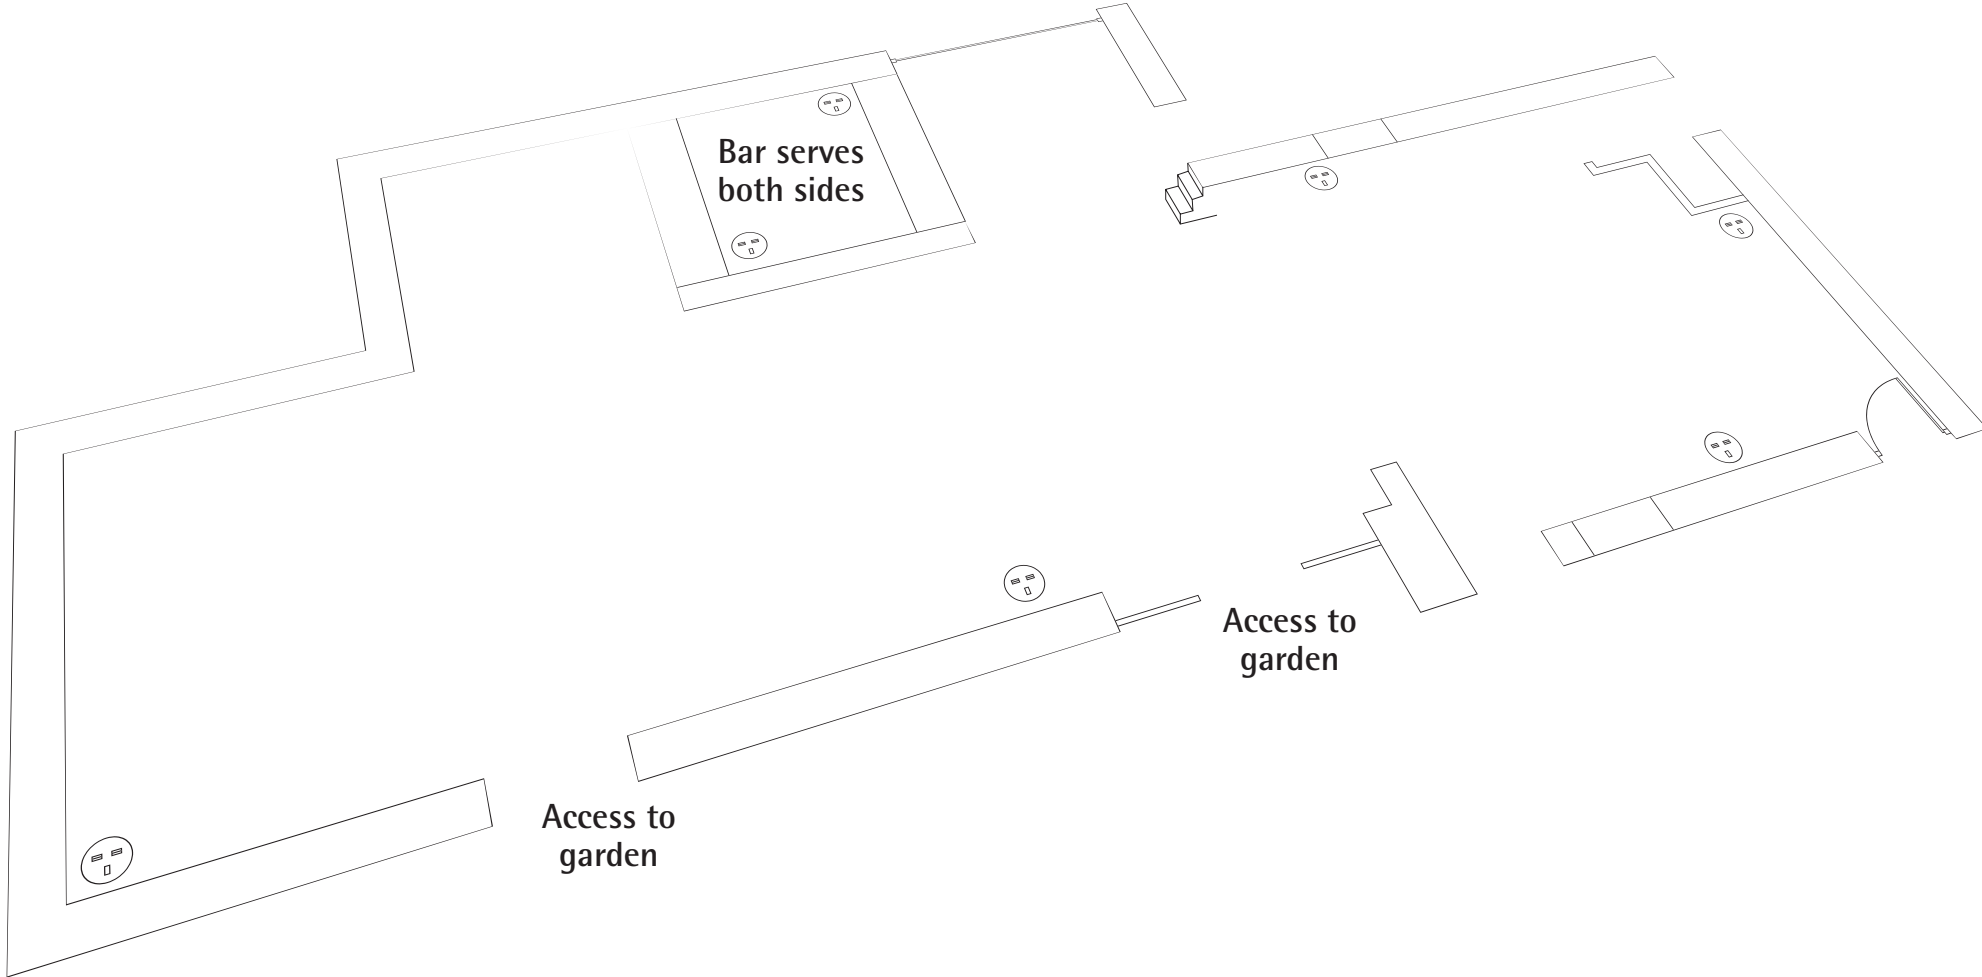

{ PRISTON MILL }

Seating Plans for The Tythe Barn

*

There are many variations available depending on numbers and individual requirements.

To help you plan the best layout for your event, please contact us to discuss your options.

Theatre Style Seating

{THE TYTHE BARN}

Dinner Seating

{ THE TYTHE BARN }

Electric Points

{ THE TYTHE BARN }

Measurements

*